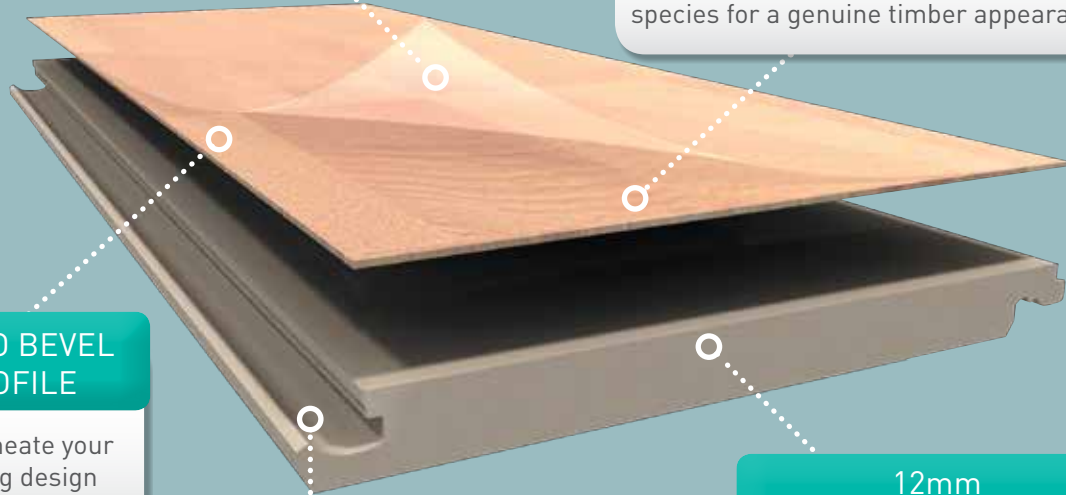

MICRO BEVEL PROFILE

To delineate your flooring design

LOCKING SYSTEM

For easy click together installation

12mm HIGH DENSITY CORE

For increased structural stability and impact resistance

specifications

Board dimensions: